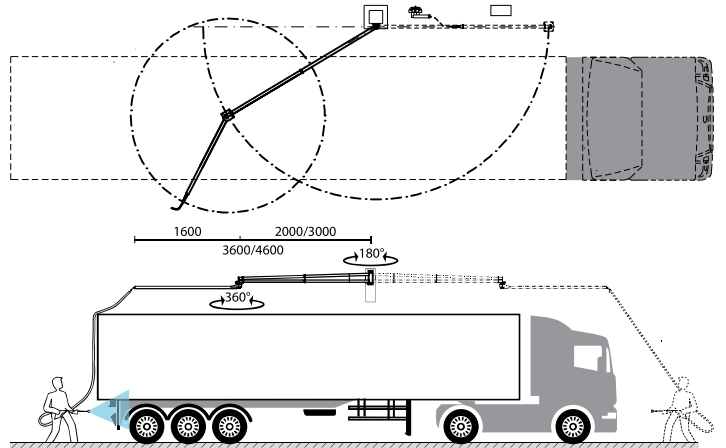

easywash365+ wall boom extension with ceiling boom

Wall boom extension with ceiling boom

- » Designed for washing large vehicles
- » Ceiling boom swivelling 360°, wall boom swivelling by 180°
- » Maintenance-free ball bearing swivels
- » Optionally available counter plate
- » Total length of up to 4,600 mm
- » Max. 275 bar / 120 °C
- » Connection: 3/8" M
- » Material: stainless steel

easywash365+ wall boom extension with ceiling boom

R+M Nr.	↔	⊕	⊖
109 760 972	2,000 + 1,600	3/8" M	3/8" M
109 760 973	3,000 + 1,600	3/8" M	3/8" M

easywash365+ wall boom counter plate

Stainless steel. 10 mm

R+M Nr.

109 790 419 3

High pressure hose for easywash365+ boom extension

3/8" F : 3/8" F - 90°. 2 SC. DN 8. Black

R+M Nr.

345 154 002 11 2,100

345 154 003 11 3,100

Top connection: robust bracket for safe assembly of the boom