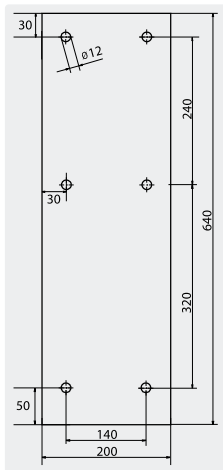

easywash365+ wall boom extension with ceiling boom

R+M Nr.	↔	⊕	⊖
109 760 972	2,000 + 1,600	3/8" M	3/8" M
109 760 973	3,000 + 1,600	3/8" M	3/8" M

easywash365+ wall boom counter plate

Stainless steel. 10 mm

R+M Nr.

109 790 419 3

High pressure hose for easywash365+ boom extension

3/8" F : 3/8" F - 90°. 2 SC. DN 8. Black

R+M Nr.

345 154 002 11 2,100

345 154 003 11 3,100

Top connection: robust bracket for safe assembly of the boom