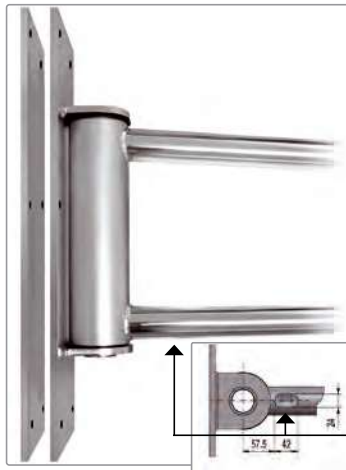

easywash365+ wall boom extension with ceiling boom

Wall boom extension with ceiling boom

- » Designed for washing large vehicles
- » Ceiling boom swivelling 360°, wall boom swivelling by 180°
- » Maintenance-free ball bearing swivels
- » Optionally available counter plate
- » Total length of up to 4,600 mm
- » Max. 275 bar / 120 °C
- » Connection: 3/8" M
- » Material: stainless steel

easywash365+ wall boom extension with ceiling boom

R+M Nr.	↔	⊕	⊖
109 760 972	2,000 + 1,600	3/8" M	3/8" M
109 760 973	3,000 + 1,600	3/8" M	3/8" M

easywash365+ wall boom counter plate

Stainless steel. 10 mm

R+M Nr.

109 790 419 3

High pressure hose for easywash365+ boom extension

3/8" F : 3/8" F - 90°. 2 SC. DN 8. Black

R+M Nr.

345 154 002 11 2,100

345 154 003 11 3,100

Top connection: robust bracket for safe assembly of the boom

Very robust and welded attachment with an optionally available counter plate for your safety (screws M10)

Pass: high pressure hose for wall boom extension is optionally available

Symbols ⊕ inlet ⊖ outlet ↔ length 🚚 shipment by truck