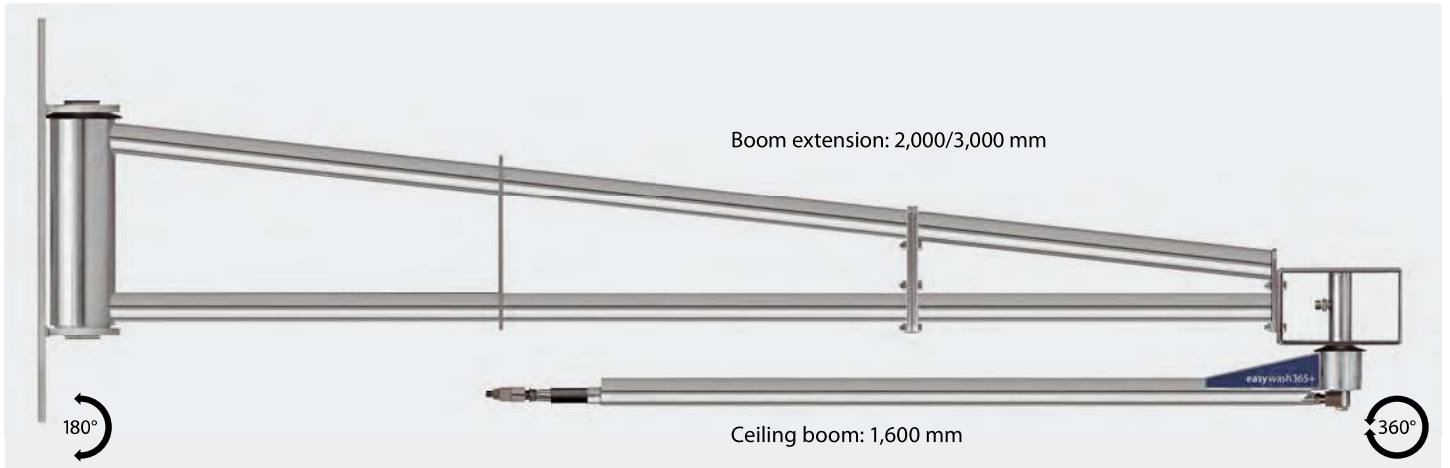

easywash365+ wall boom extension with ceiling boom

Wall boom extension with ceiling boom

- » Designed for washing large vehicles
- » Ceiling boom swivelling 360°, wall boom swivelling by 180°
- » Maintenance-free ball bearing swivels
- » Optionally available counter plate
- » Total length of up to 4,600 mm
- » Max. 275 bar / 120 °C
- » Connection: 3/8" M
- » Material: stainless steel

easywash365+ wall boom extension with ceiling boom

R+M Nr.	↔	⊕	⊖
109 760 972	2,000 + 1,600	3/8" M	3/8" M
109 760 973	3,000 + 1,600	3/8" M	3/8" M

easywash365+ wall boom counter plate

Stainless steel. 10 mm

R+M Nr.

109 790 419 3

High pressure hose for easywash365+ boom extension

3/8" F : 3/8" F - 90°. 2 SC. DN 8. Black

R+M Nr.

345 154 002 11 2,100

345 154 003 11 3,100

Top connection: robust bracket for safe assembly of the boom

Very robust and welded attachment with an optionally available counter plate for your safety (screws M10)

Pass: high pressure hose for wall boom extension is optionally available

Symbols ⊕ inlet ⊖ outlet ↔ length 🚚 shipment by truck