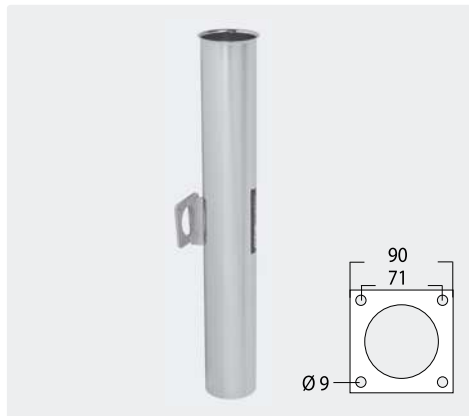

**Lance holder with suspension**

Holder with suspension and drain  $\varnothing$  20 mm.  
Pipe length 730 mm. Pipe diameter 60 mm.  
Appropriate wall mounting bracket (105 625)

R+M Nr.	M
105 650	stainless steel

**Lance holder for wall mounting**

Pipe length 590 mm. Pipe diameter 60 mm

R+M Nr.	M
105 630	stainless steel

**easywash365+ twin lance holder**

Lance holder with drain  $\varnothing$  28 mm.  
Pipe length 2 x 730 mm.  
Pipe diameter 60 mm

R+M Nr.	M
105 660	stainless steel

**easywash365+ lance holder**

Lance holder with drain  $\varnothing$  28 mm. Pipe length 730 mm. Pipe diameter 60 mm

R+M Nr.	M
105 640	stainless steel

**easywash365+ carwash lance holder**

Stainless steel. Height adjustable.  
Lance support: 800 mm.

R+M Nr.	$\varnothing$	$\updownarrow$	$\leftrightarrow$
105 610 060	7 kg	800-900 mm	710 mm

**Lance holder, Mosmatic**

**Lance holder for wall mounting**